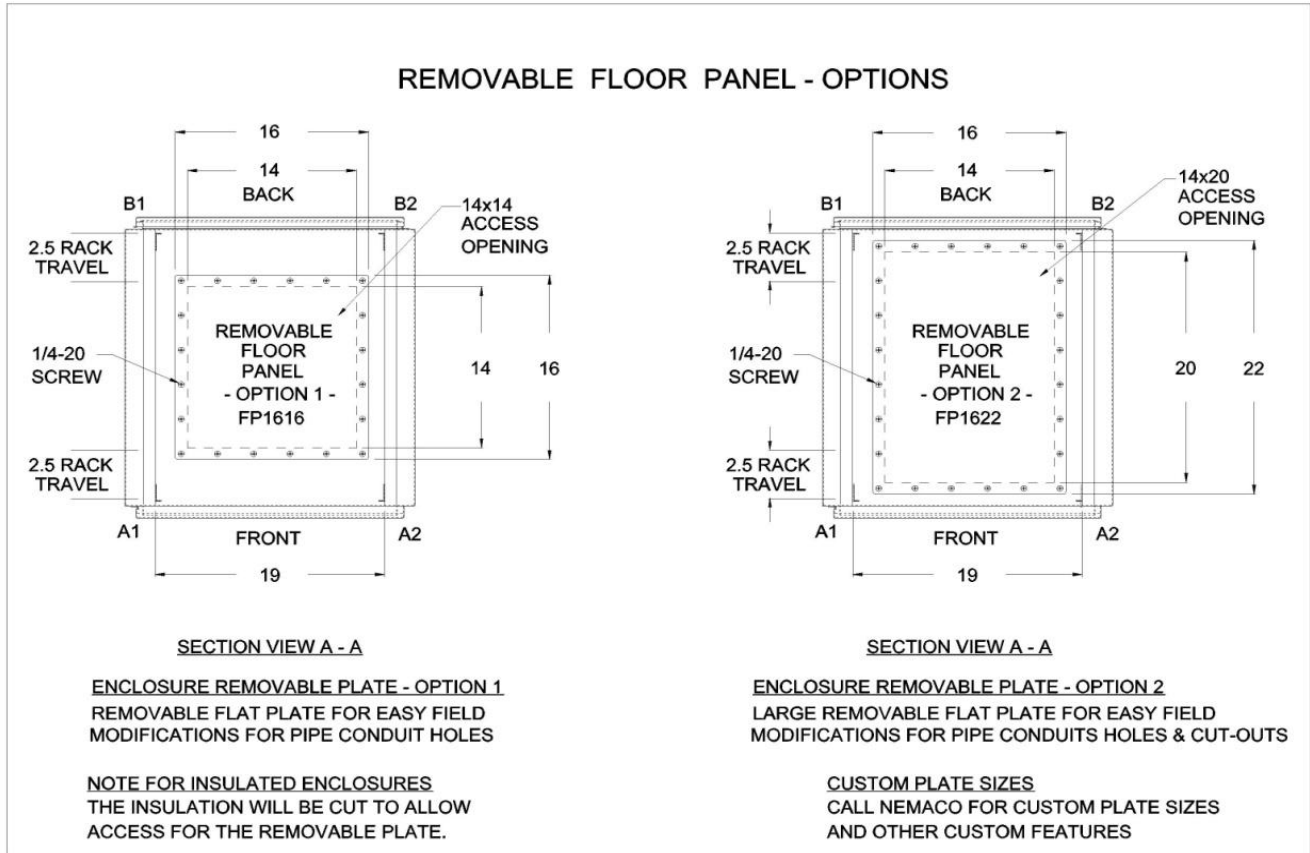

Floormount - 19" Rack - NEMA 4 Enclosures - Air Conditioned

NEMACO™

Excellent Electrical Enclosures

Nemaco Tel. 281-251-4233	Quality Enclosure Solutions
NemacoTech.com	

NEMACO - OUTDOOR - AIR CONDITIONED - NEMA 4 - 19" RACKMOUNT SERVER ENCLOSURE

REMOVABLE FLOOR PLATE - OPTION 1	
16"X16"	Description
FP1616	POWDERCOATED CARBON STEEL (STANDARD)
FP1616A	1/8" ALUMINUM - NO COATING
FP1616PCA	1/8" ALUMINUM - POWDERCOATED ENCLOSURE COLOR

REMOVABLE FLOOR PLATE - OPTION 2	
16"X22"	Description
FP1622	POWDERCOATED CARBON STEEL (STANDARD)
FP1622A	1/8" ALUMINUM - NO COATING
FP1622PCA	1/8" ALUMINUM - POWDERCOATED ENCLOSURE COLOR