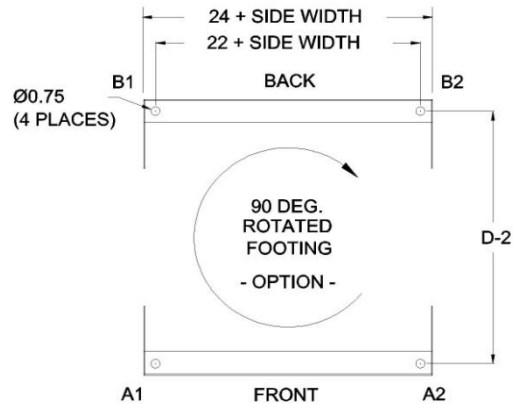

90 DEG FLOOR MOUNT FOOTING - OPTION
THIS 90 DEGREE ROTATED FLOOR MOUNT
FOOTING BASE MAY BE WIDENED IN ORDER
TO PROVIDE EXTRA STABILITY & SUPPORT
FOR A HEAVY AIR CONDITIONER OR OTHER
OTHER EQUIPMENT

NEMACO - OUTDOOR - AIR CONDITIONED - NEMA 4 - 19" RACKMOUNT SERVER ENCLOSURE

ADDITIONAL - GREAT OPTIONS - AVAILABLE	
Item	Description
LW1212	LEXAN WINDOW - 12"X12" AREA
LW1616	LEXAN WINDOW - 16"X16" AREA
LW2020	LEXAN WINDOW - 20"X20" AREA

NEMACO - ENGINEERED - 19" RACK SERVER NETWORK SYSTEM - ENCLOSURE SOLUTIONS

- CABINET SIZING & CLIMATE CONTROLLED SYSTEMS
- AIR CONDITIONER BTU COOLING CALCULATIONS
- ENCLOSURE HEATING / WATTAGE CALCULATIONS