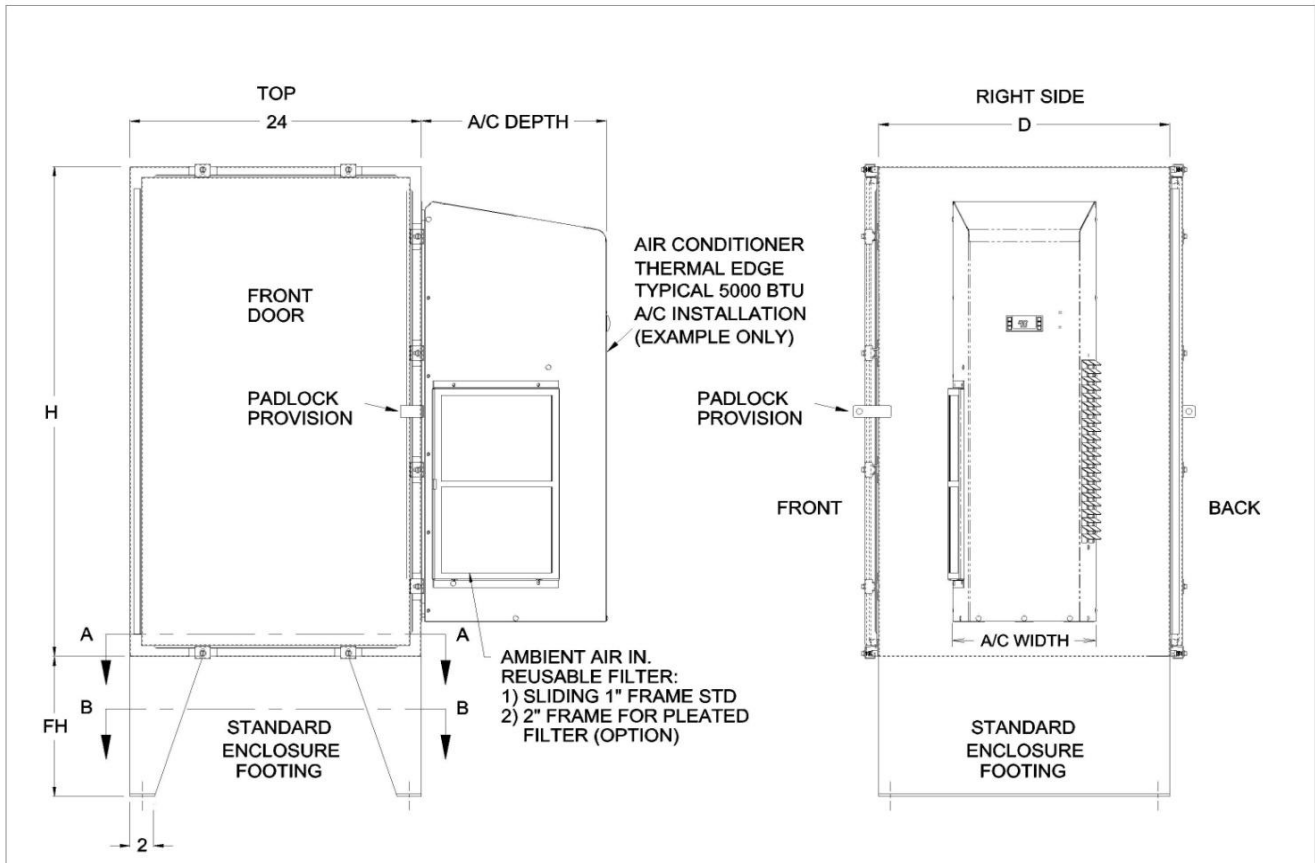

Outdoor NEMA 4/12 Type - 19" Rackmount Enclosure
Floormount - Double Doors - Front & Back
(Shown with Large 5000 BTU Air Conditioner)

Digital Air Conditioner Exterior Cover - Option
Clear Window for A/C Controller Display