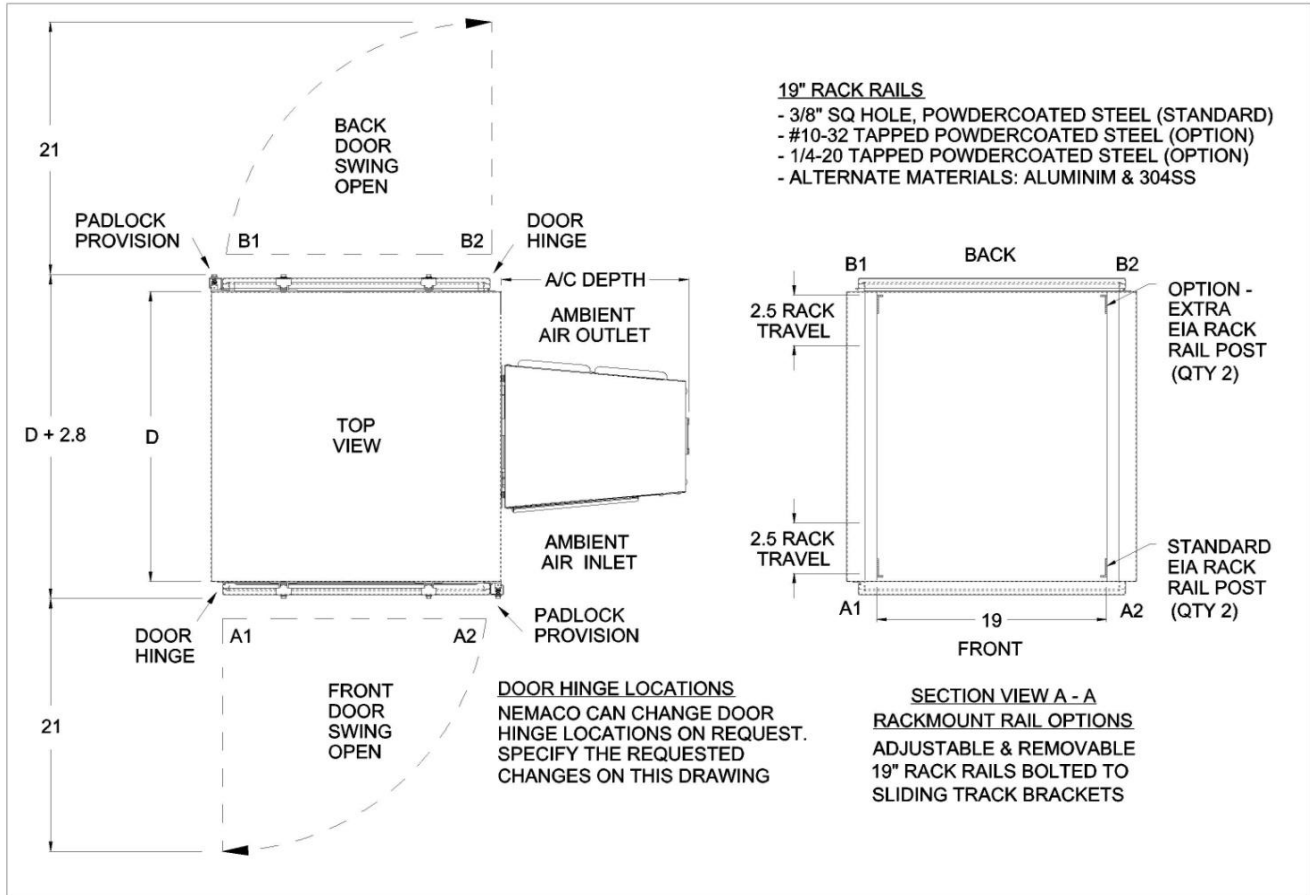

Floormount - 19" Rack - NEMA 4 Enclosures - Air Conditioned

NEMACO™

Excellent Electrical Enclosures

Nemaco Tel. 281-251-4233

NemacoTech.com

Quality Enclosure Solutions

NEMACO - OUTDOOR - AIR CONDITIONED - NEMA 4 - 19" RACKMOUNT SERVER ENCLOSURE

RACK SERVER CABINET DOOR HARDWARE- OPTIONS

- NEMA (JIC) SCREW LATCHES - ZINC COATED (STANDARD)
- NEMA (JIC) SCREW LATCHES - 304 STAINLESS STEEL

- 3 PT LATCH - TURN HANDLE - PADLOCK PROVISION - ZINC COATED
- 3 PT LATCH - TURN HANDLE - PADLOCK PROVISION - 304SS HANDLE
- 3 PT LATCH - TURN HANDLE - PADLOCK PROVISION - ENTIRE LATCH SS

- 3 PT LATCH - TURN HANDLE - KEYLOCK - ZINC COATED
- 3 PT LATCH - TURN HANDLE - KEYLOCK - 304 SS HANDLE
- 3 PT LATCH - TURN HANDLE - KEYLOCK - ENTIRE 304 STAINLESS