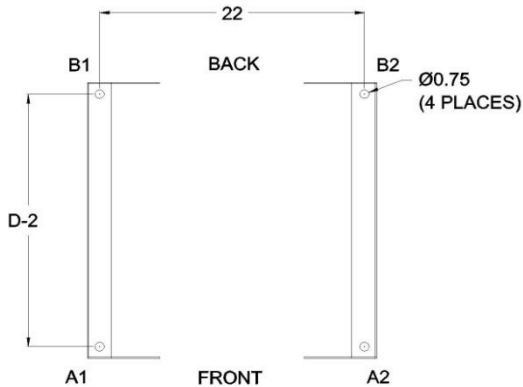

FH-06 = 6" HEIGHT
 FH-12 = 12" HEIGHT
 FH-18 = 18" HEIGHT
 FH-24 = 24" HEIGHT

SECTION VIEW B - B
 STANDARD FLOOR MOUNT FOOTING
 FLOOR MOUNT HOLE DIMENSIONS
 BOLT TO CONCRETE PAD OR TO
 STEEL STRUCTURE

CUSTOM FOOTING DESIGN