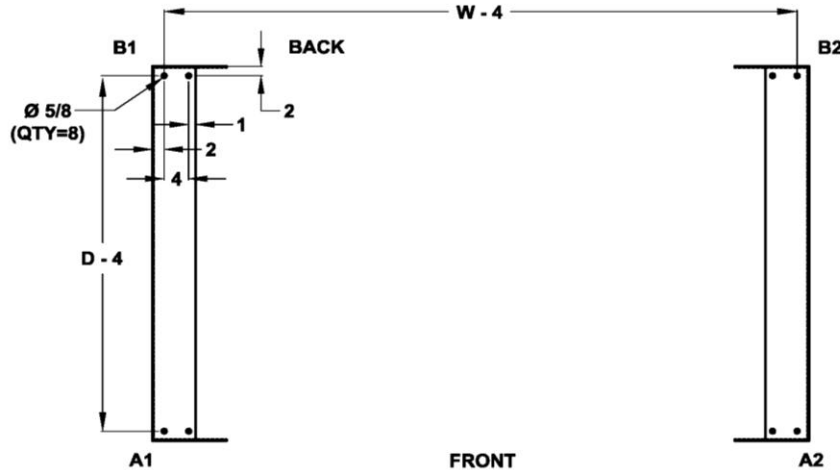

NEMA 4X Cabinets - Stainless - Free Standing - Double Doors

NEMACO™

Excellent Electrical Enclosures

FLOORMOUNT FOOTING HEIGHT

FH-06 = 6" HEIGHT
FH-12 = 12" HEIGHT
FH-18 = 18" HEIGHT
FH-24 = 24" HEIGHT

FRONT

SECTION VIEW B - B

STANDARD FLOOR MOUNT FOOTING

FLOOR MOUNT HOLE DIMENSIONS
BOLT TO CONCRETE PAD OR TO
STEEL STRUCTURE

CUSTOM FOOTING DESIGN

NEMACO CAN CHANGE THE FLOOR
MOUNT DESIGN ON REQUEST.
SPECIFY THE REQUESTED
CHANGES ON THIS DRAWING