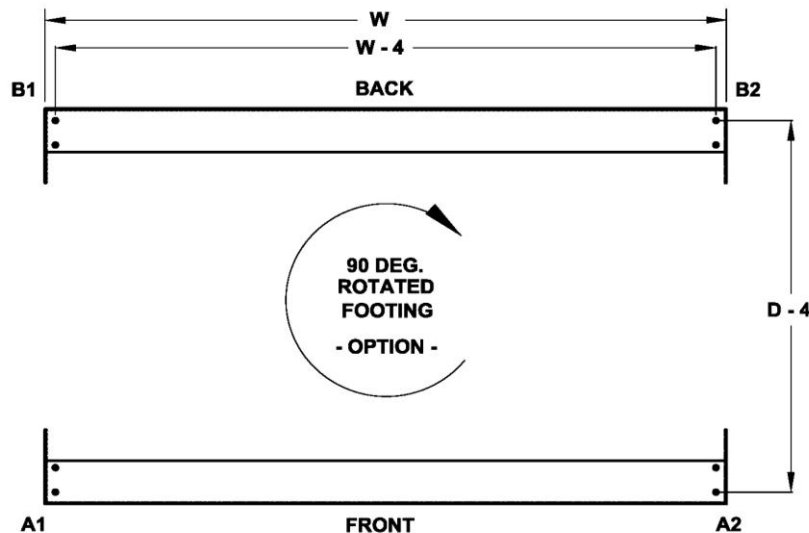

90 DEG.
ROTATED
FOOTING

- OPTION -

FRONT

90 DEG ROTATED FOOTING - OPTION

THIS 90 DEGREE ROTATED FLOOR MOUNT
FOOTING BASE MAY BE WIDENED IN ORDER
TO PROVIDE EXTRA STABILITY & SUPPORT
FOR HEAVY EQUIPMENT

FIGURE 5 FLOORMOUNT FOOTING - OPTIONS AVAILABLE