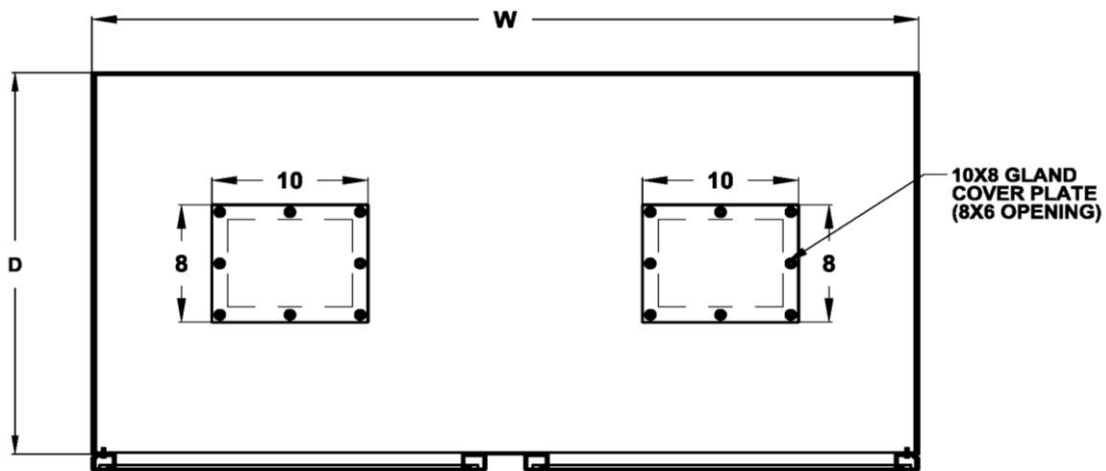

### Quality - NEMA 4X - Stainless Steel Enclosures

**FIG. 3 - INTERIOR PANEL - WHITE POWDERCOATED STEEL**

**FIGURE 4 SECTION VIEW A-A COVER PLATE OPTIONS**

REMOVABLE - GLAND PLATE COVERS - OPTION			
PART#	COVER SIZE	CUT-OUT DIMENSIONS	DESCRIPTION
FP1008-PC	10"X8"	8"X6"	COVER PLATE - POWDERCOATED STEEL (12 GA)
FP1008-PCA	10"X8"	8"X6"	COVER PLATE - POWDERCOATED ALUMINUM (1/8")
FP1008-304SS	10"X8"	8"X6"	COVER PLATE - 304 STAINLESS STEEL (12 GA)
FP1008-316SS	10"X8"	8"X6"	COVER PLATE - 316 STAINLESS STEEL (12 GA)