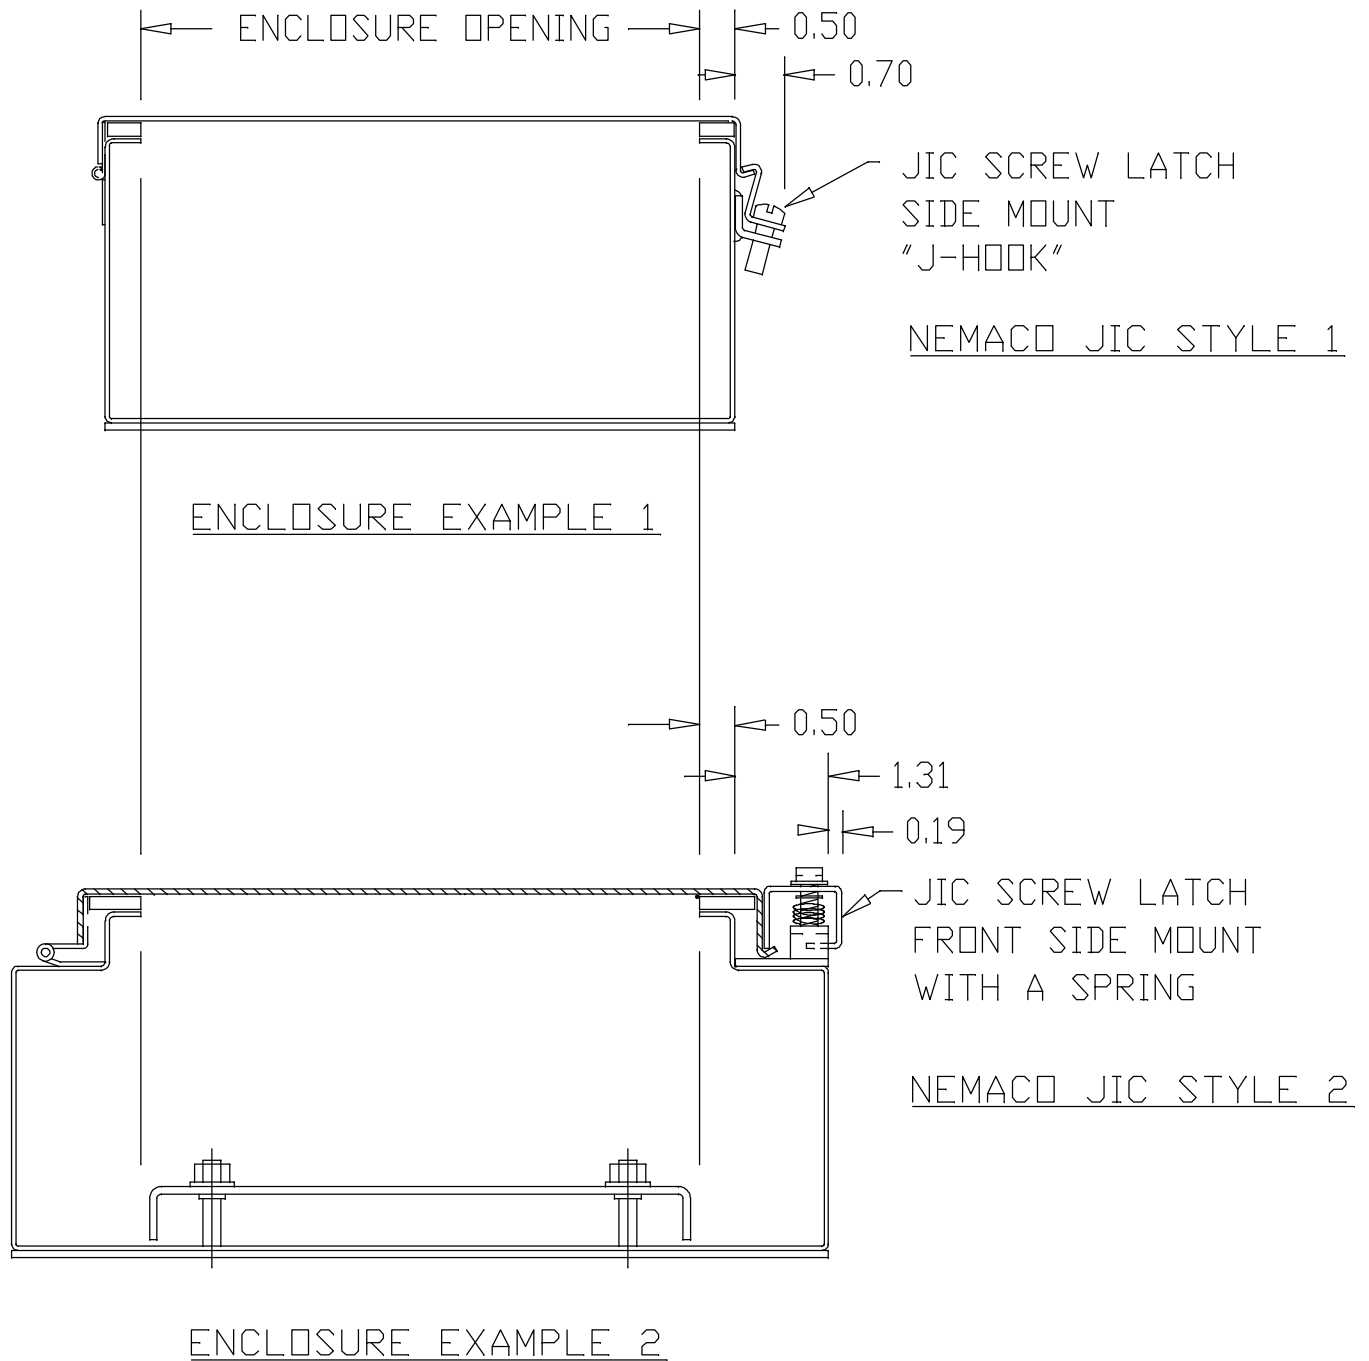

JIC SCREW LATCH HARDWARE

NOTE - ALL DIMENSIONS ARE APPROX. FOR EXAMPLES.