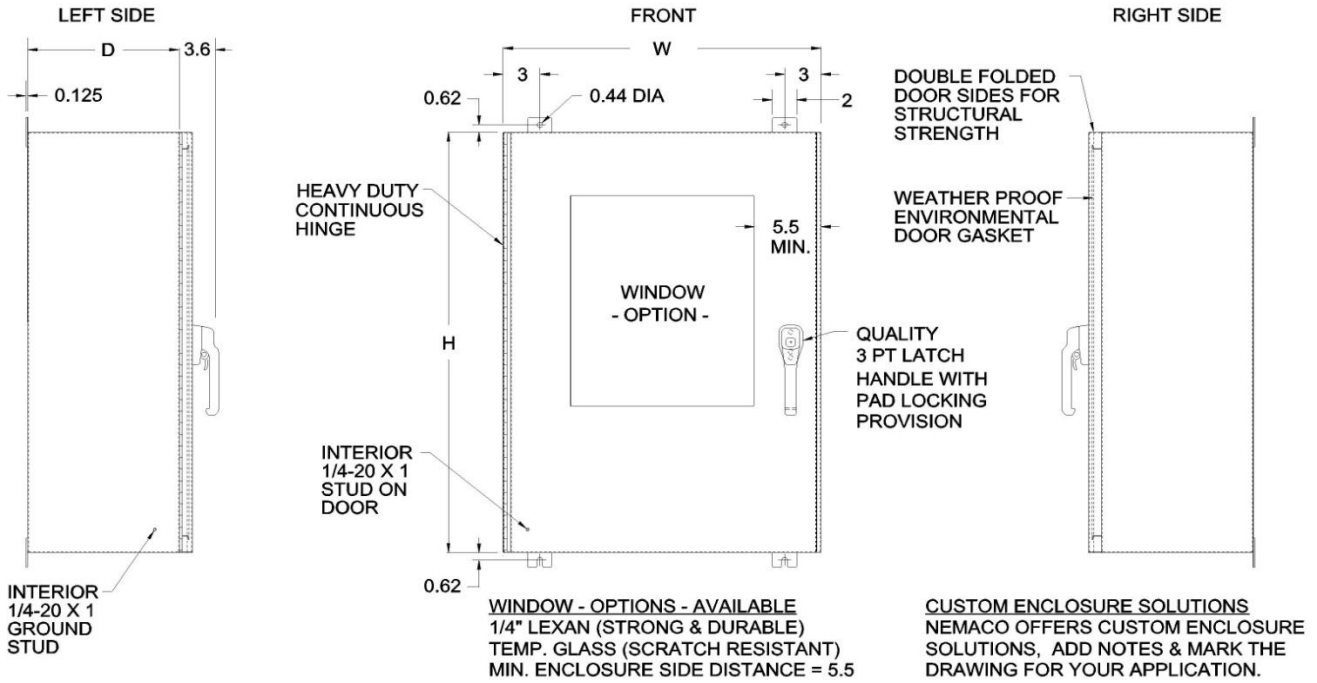

NEMA 4X Enclosures - Stainless - Wall Mount - 3 PT Latch

NEMACO™

Excellent Electrical Enclosures

Quality - NEMA 4X - Stainless Steel Enclosures

FIG. 1 - NEMA 4X - "PCE" STAINLESS STEEL ENCLOSURE - EXTERIOR DIMENSIONS