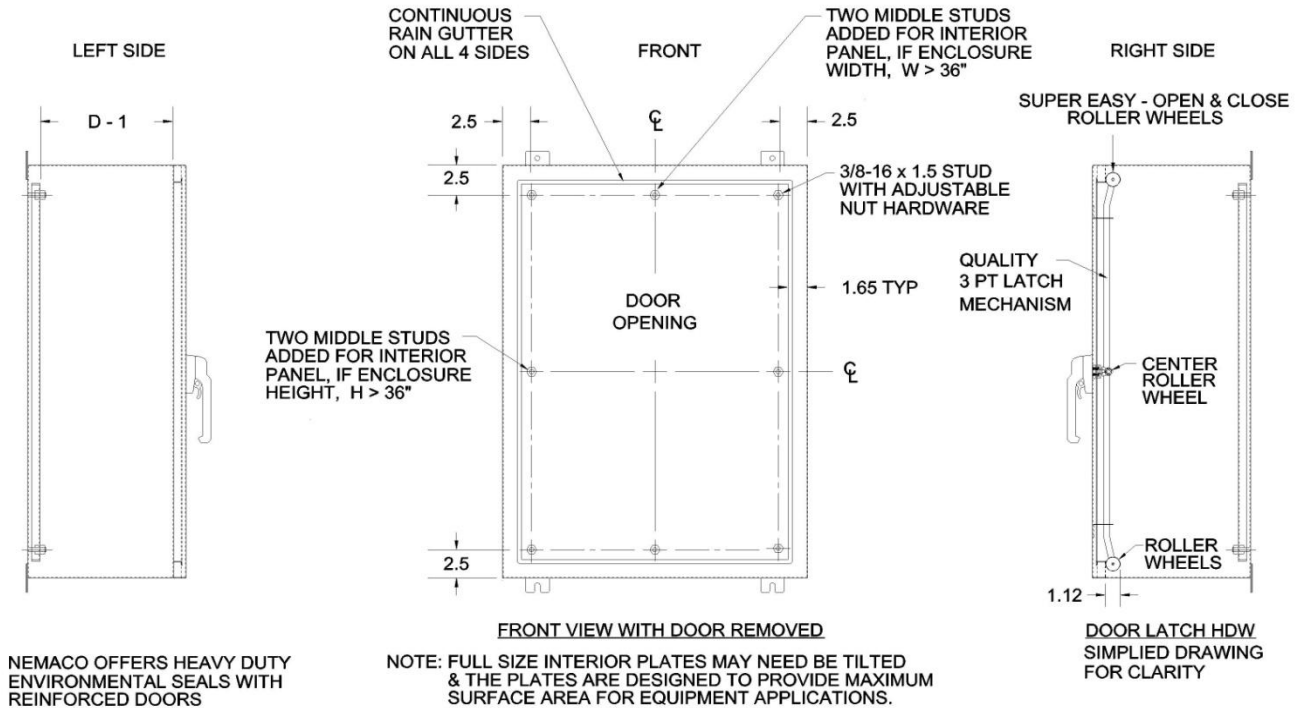

NEMA 4X Enclosures - Stainless - Wall Mount - 3 PT Latch

NEMACO™

Excellent Electrical Enclosures

Quality - NEMA 4X - Stainless Steel Enclosures

FIG. 2 - NEMA 4X - "PCE" STAINLESS STEEL ENCLOSURE - INTERIOR DIMENSIONS & HARDWARE