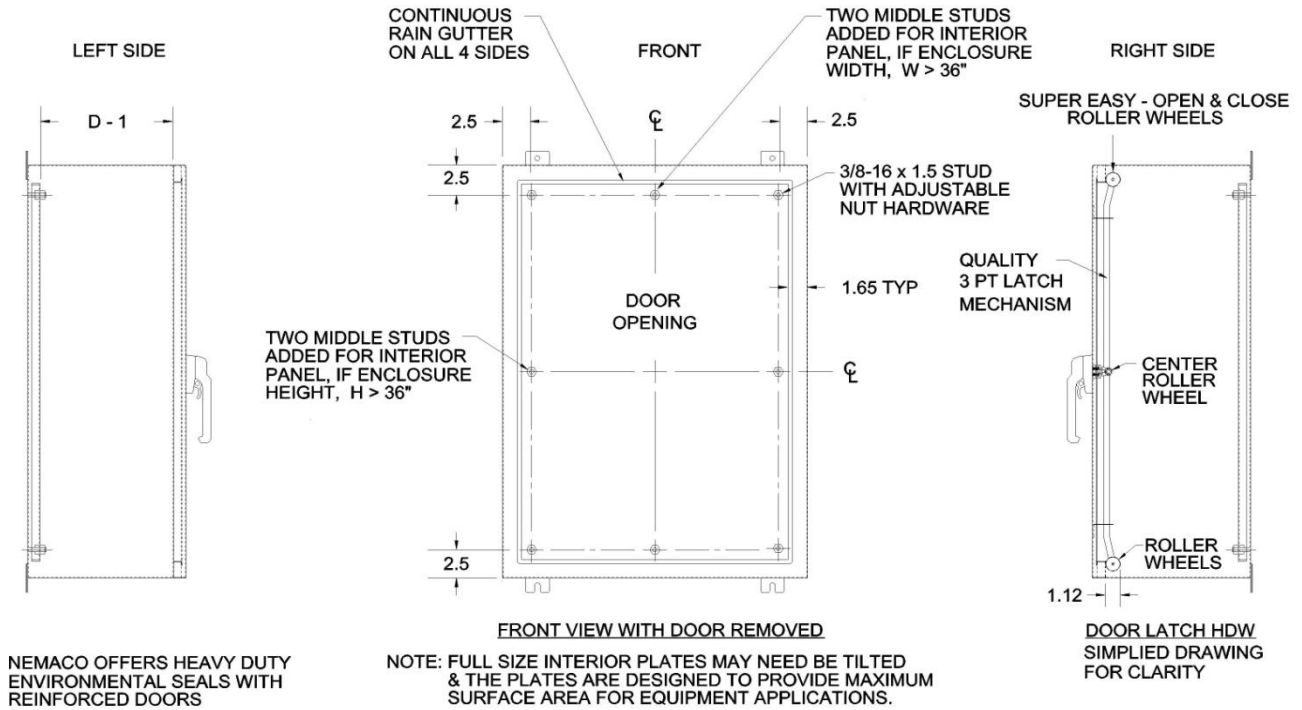

FIG. 2 - NEMA 4X - "PCE" STAINLESS STEEL ENCLOSURE - INTERIOR DIMENSIONS & HARDWARE