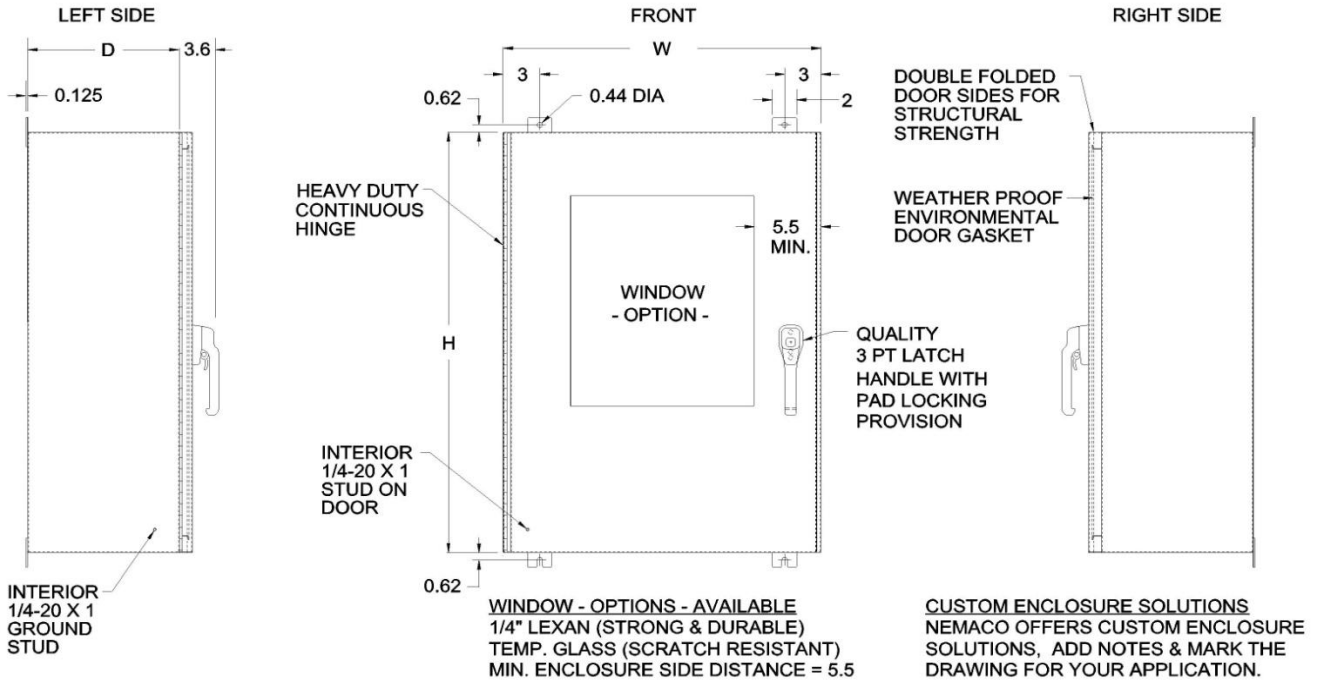

NEMA 4X Enclosures - Stainless - Wall Mount - 3 PT Latch

NEMACO™

Excellent Electrical Enclosures

Quality - NEMA 4X - Stainless Steel Enclosures

FIG. 2 - NEMA 4X - "PCE" STAINLESS STEEL ENCLOSURE - INTERIOR DIMENSIONS & HARDWARE