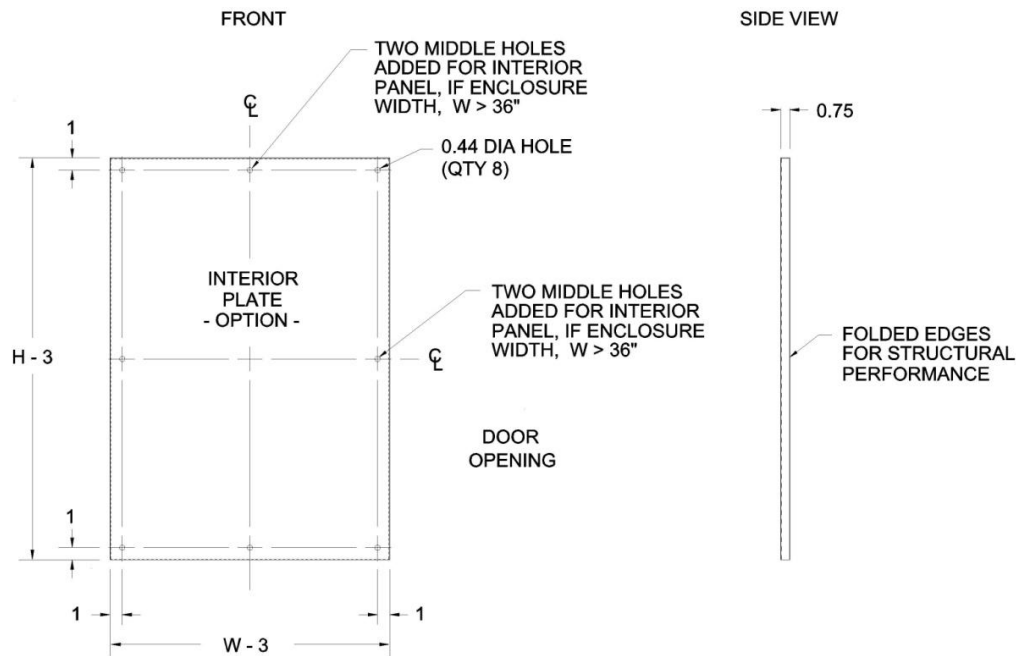

FIG. 2 - NEMA 4X - "PCE" STAINLESS STEEL ENCLOSURE - INTERIOR DIMENSIONS & HARDWARE

NEMA 4X Enclosures - Stainless - Wall Mount - 3 PT Latch

NEMACO™

Excellent Electrical Enclosures

Quality - NEMA 4X - Stainless Steel Enclosures